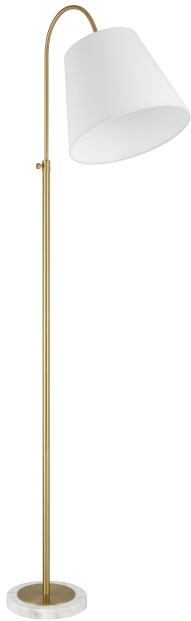

CRAFTMADE™

87006SB-F

Girard 1 Light Floor Lamp

Satin Brass

UPC#647881263430

Additional Finishes

Measurements

Length (in):	N/A
Width (in):	13.5
Height (in):	71.78
Extension (in):	N/A
Downrod/Chain Length (in):	N/A
Leadwire (in):	72
Product Weight (lbs):	13.05
Carton Length (in):	21.25
Carton Width (in):	15.5
Carton Height (in):	16.25
Carton Cube:	3.1
Carton Weight (lbs):	17.22
Oversize:	No

Fixture

Mounting Method:	Floor
Mounting Location:	Indoor
Body Material:	Steel
Up/Down Mount:	N/A

Certifications

Safety Rating:	ETLus
Title 20:	N/A
Title 24 (JA8):	N/A
ADA:	N/A

Warranty

1 Year Limited Warranty

Electrical/Lighting

Light Source Type:	N/A
Number of Bulbs:	1
Bulbs Included:	No
Total Wattage:	N/A
Socket Type:	Medium (E26)
Dimmable:	N/A
Delivered Lumens:	N/A
CRI:	N/A
Color Temp:	N/A
Shade Finish/Material:	White Linen
Shade Width (in):	13.5
Shade Height (in):	11.5