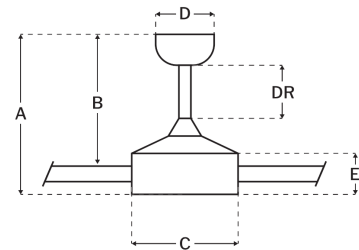

CRAFTMADE™

SLK56FB2

Sleek 56" Fan
Flat Black

UPC#647881264550

Additional Finishes

SLK56BNK2

Measurements

Blade Sweep (in):	56
Downrod Length (in):	6
Height (in):	14.68
Canopy Width (in):	5.91
Product Weight (lbs):	10.34
Lead Wire (in):	80
Carton Length (in):	33.7
Carton Width (in):	9.17
Carton Height (in):	9.25
Carton Cube:	1.66
Carton Weight (lbs):	15.21

Motor

Motor Material:	Silicon Steel
Motor Technology:	DC
Motor Size (mm):	120x20
Mounting Options:	Flat or Angled Ceiling
Motor Type:	6-Speed Reversible
Indoor/Outdoor Rating:	Wet

Blades

Number of Blades:	2
Blades Included:	Yes
Blade Finish:	Flat Black
Optional Blade Finishes:	No
Blade Material:	ABS
Blade Sweep:	56"
Blade Pitch:	30

Warranty

Limited Lifetime Warranty

Ceiling Drop Dimensions

A: Total Height w/ 6" Downrod	14.68"
B: Blade to Ceiling Height	14.29"
C: Housing Width	5.91"
D: Canopy Width	5.91"
E: Housing Height	6.26"

Electrical/Lighting